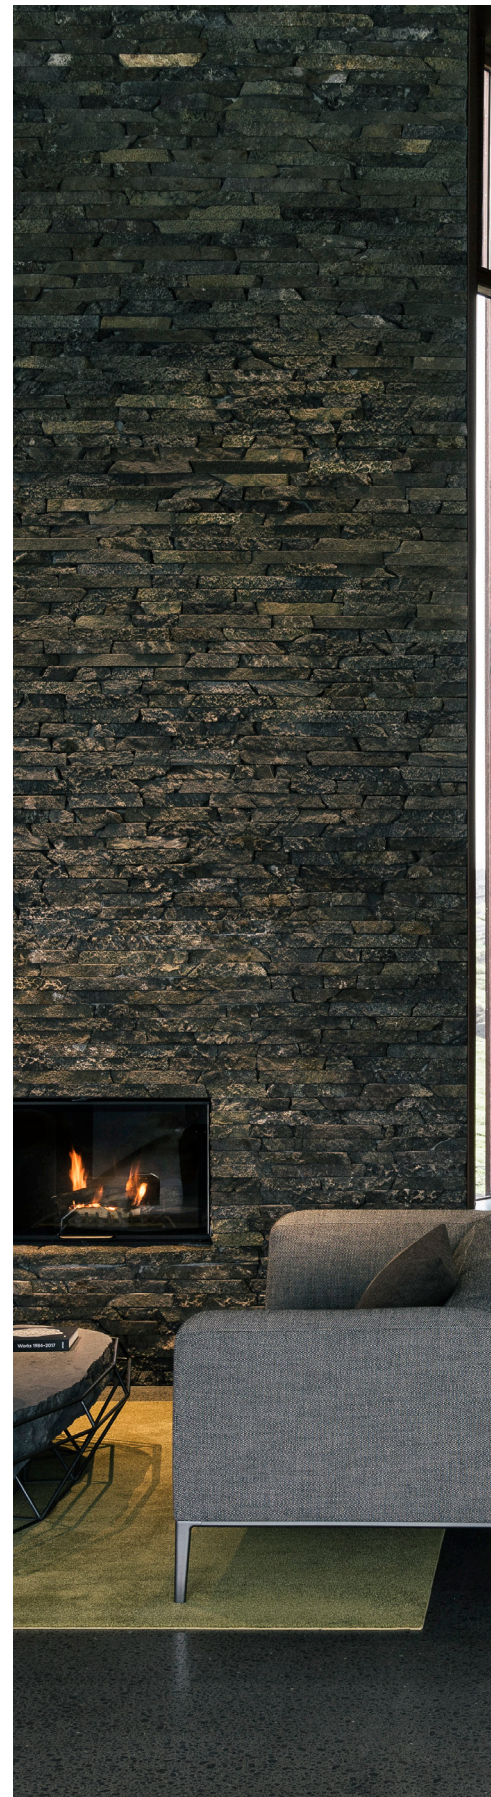

Balance

Design by Jordi Vilardell.

Balance features a classic drum shade cantilevered from its column. Adjusting a small pull cord on the diffuser activates the fixture's counterweight system, enabling it to move to the right or left, or up or down-all the while remaining parallel to the floor.

Evoking the essence of its namesake, Balance floor lamp features a classic drum shade poised on a metal rod cantilevered from its steel column. Adjusting a small pull cord on the bottom of the diffuser activates the fixture's counterweight system, enabling it to move to the right or left, or up or down—all the while remaining parallel to the floor. Balance provides general ambient light and can also serve as a more focused reading light.

Cotton shade: Ref. 5190, 5191.

●● 01 Chrome (Metallic finish)

●● 30 Nickel (Metallic finish)

Grey fabric shade: Ref. 5189, 5192.

●● 01 Chrome (Metallic finish)

●● 18 Graphite (RAL 7016)

●● 30 Nickel (Metallic finish)

Arm: Inox.

Vertical tube: Steel.

Base: Steel.

Classic Eco bulb.
Dimmer on the cable.
Dimming TRIAC.

5189 5190

5191 5192