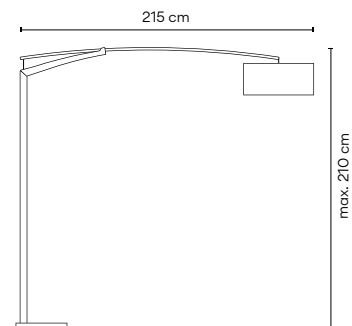

Evoking the essence of its namesake, Balance floor lamp features a classic drum shade poised on a metal rod cantilevered from its steel column. Adjusting a small pull cord on the bottom of the diffuser activates the fixture's counterweight system, enabling it to move to the right or left, or up or down—all the while remaining parallel to the floor. Balance provides general ambient light and can also serve as a more focused reading light.

Cotton shade: Ref. 5190, 5191.

●● 01 Chrome (Metallic finish)

●● 30 Nickel (Metallic finish)

Grey fabric shade: Ref. 5189, 5192.

●● 01 Chrome (Metallic finish)

●● 18 Graphite (RAL 7016)

●● 30 Nickel (Metallic finish)

Arm: Inox.

Vertical tube: Steel.

Base: Steel.

Classic Eco bulb.
Dimmer on the cable.
Dimming TRIAC.

5191 5192