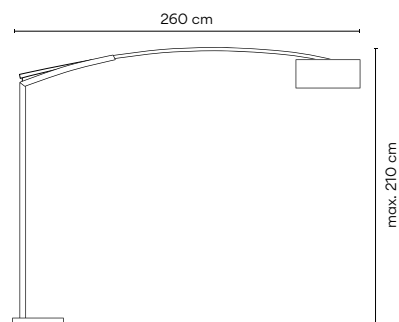

Evoking the essence of its namesake, Balance floor lamp features a classic drum shade poised on a metal rod cantilevered from its steel column. Adjusting a small pull cord on the bottom of the diffuser activates the fixture's counterweight system, enabling it to move to the right or left, or up or down—all the while remaining parallel to the floor. Balance provides general ambient light and can also serve as a more focused reading light.

Cotton shade: Ref. 5190, 5191.

●● 01 Chrome (Metallic finish)

●● 30 Nickel (Metallic finish)

Grey fabric shade: Ref. 5189, 5192.

●● 01 Chrome (Metallic finish)

●● 18 Graphite (RAL 7016)

●● 30 Nickel (Metallic finish)

Arm: Inox.

Vertical tube: Steel.

Base: Steel.

Classic Eco bulb.
Dimmer on the cable.
Dimming TRIAC.

5189 5190